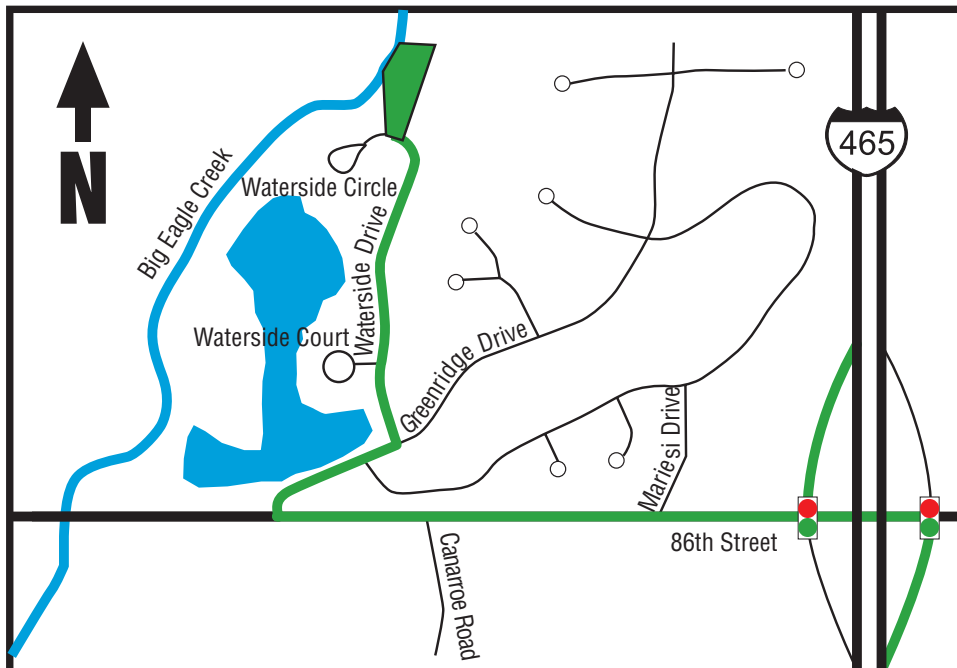

THE RITCHIE RESIDENCE

Take I465 to the Northwest corner of Indianapolis. Exit at 86th Street. Proceed West on 86th. Turn right (north) onto Greenridge Drive (2nd right). Take first left (Waterside Drive). Continue on to 8927 Waterside Circle.